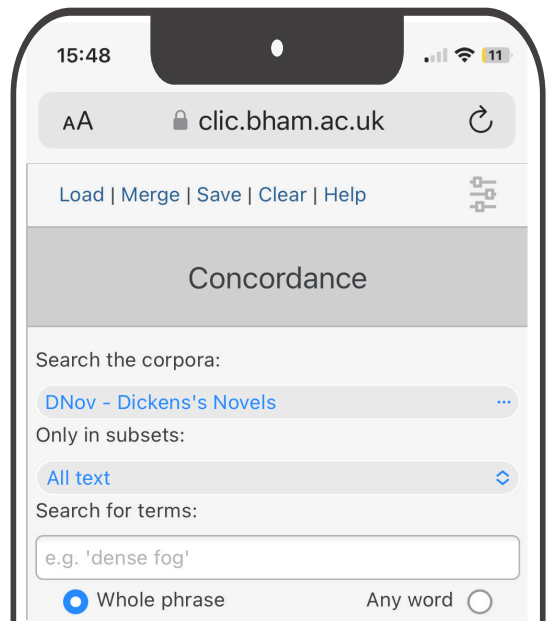

#CLiC Creative

MONTHLY WRITING PLANNER

SUN	MON	TUE	WED	THU	FRY	SAT

What did you discover with CLiC this month?

DATE

MONDAY

TUESDAY

WEDNESDAY

THURSDAY

FRIDAY

WEEKEND

What did you discover with CLiC this week?

Grid of dots for notes.

#CLiC Creative DAILY WRITING PLANNER

DATE

M T W T F S S

SCHEDULE

6.00	
7.00	
8.00	
9.00	
10.00	
11.00	
12.00	
13.00	
14.00	
15.00	
16.00	
17.00	
18.00	
19.00	
20.00	
21.00	
22.00	

RESEARCH NOTES

What did you discover with CLiC today?

A grid of 10x15 dots for taking notes.