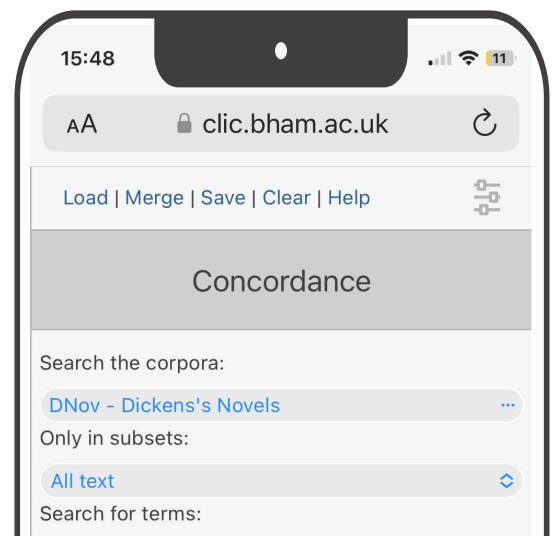

#CLiC Creative

MONTHLY WRITING PLANNER

SUN	MON	TUE	WED	THU	FRY	SAT

What did you discover with CLiC this month?

DATE

MONDAY

TUESDAY

WEDNESDAY

THURSDAY

FRIDAY

WEEKEND

What did you discover with CLiC this week?

Grid of dots for notes.

#CLiC Creative DAILY WRITING PLANNER

DATE

M T W T F S S

SCHEDULE

6.00	
7.00	
8.00	
9.00	
10.00	
11.00	
12.00	
13.00	
14.00	
15.00	
16.00	
17.00	
18.00	
19.00	
20.00	
21.00	
22.00	

RESEARCH NOTES

What did you discover with CLiC today?

A grid of 10x15 dots for taking notes.